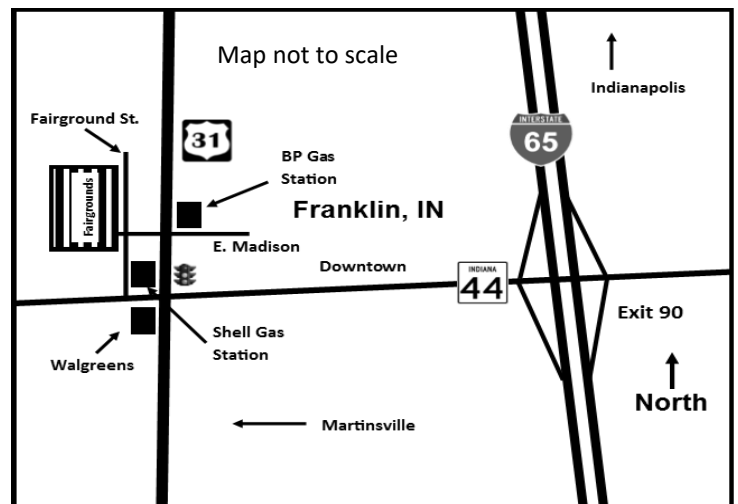

Vendor Tables $16.00 each [8 foot] for both days

Set-up from 7:00am to 10:00am for both days

Table reservation form at: cidnmra.org

For information contact Michael Roderick at (317) 833-3556 or franklintrainshow@hotmail.com

Check out our website at <http://www.cidnmra.org>

NOTE: The next CID train show is at Danville, IN on November 19, 2022